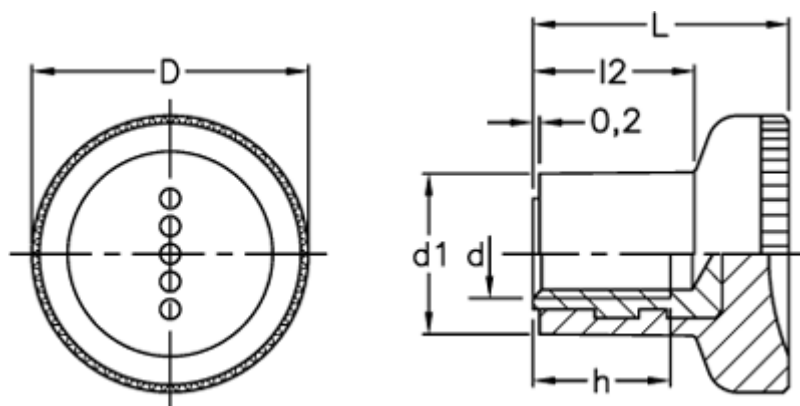

Data Sheet

Article number: 23052420914

Description: E+G Knurled knob
EKK.18-B M4-C4

Measures

D	= 18
d1	= 10.5
d 6H	= M4
h	= 6
L	= 15.5
l2	= 10.5